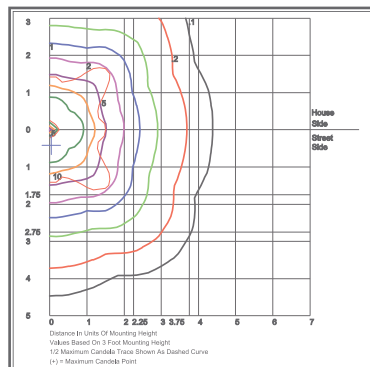

B3QF1X16U4KC