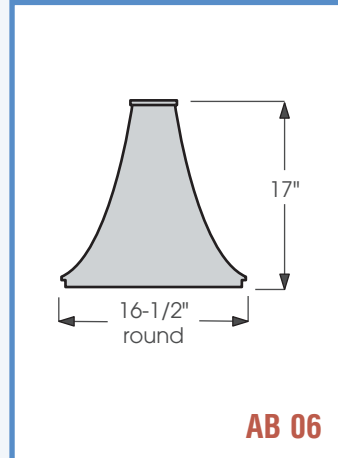

Architectural Bases & Base Covers

The bases shown above are merely a small sampling of the nearly endless standard and custom base options we can provide. If you don't see the design you're looking for here, please contact the factory to choose from many other options.