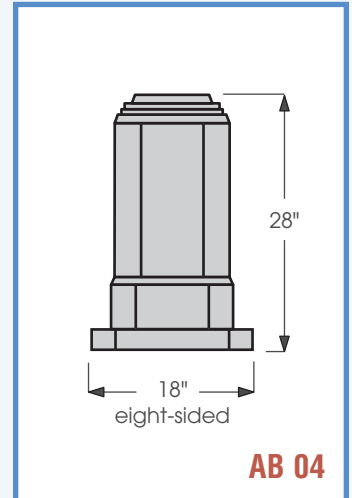

Architectural Bases & Base Covers

The bases shown above are merely a small sampling of the nearly endless standard and custom base options we can provide. If you don't see the design you're looking for here, please contact the factory to choose from many other options.