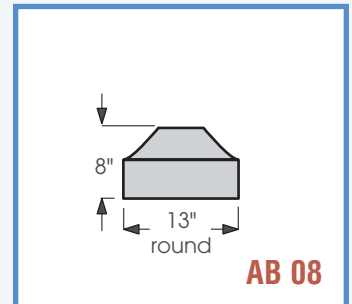

Architectural Bases & Base Covers

The bases shown above are merely a small sampling of the nearly endless standard and custom base options we can provide. If you don't see the design you're looking for here, please contact the factory to choose from many other options.