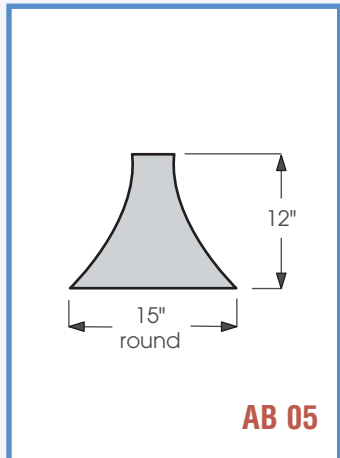

Architectural Bases & Base Covers

The bases shown above are merely a small sampling of the nearly endless standard and custom base options we can provide. If you don't see the design you're looking for here, please contact the factory to choose from many other options.