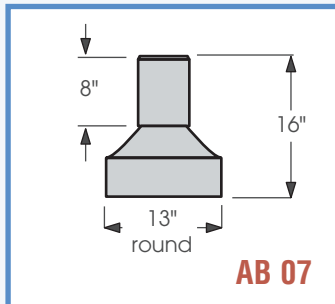

Architectural Bases & Base Covers

The bases shown above are merely a small sampling of the nearly endless standard and custom base options we can provide. If you don't see the design you're looking for here, please contact the factory to choose from many other options.