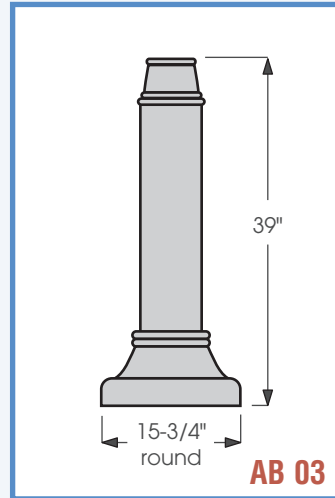

Architectural Bases & Base Covers

The bases shown above are merely a small sampling of the nearly endless standard and custom base options we can provide. If you don't see the design you're looking for here, please contact the factory to choose from many other options.