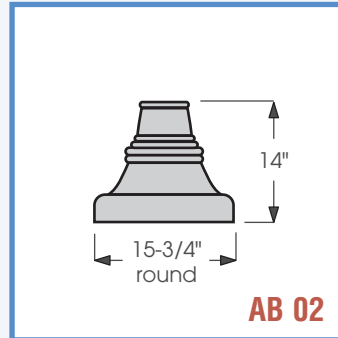

Architectural Bases & Base Covers

The bases shown above are merely a small sampling of the nearly endless standard and custom base options we can provide. If you don't see the design you're looking for here, please contact the factory to choose from many other options.