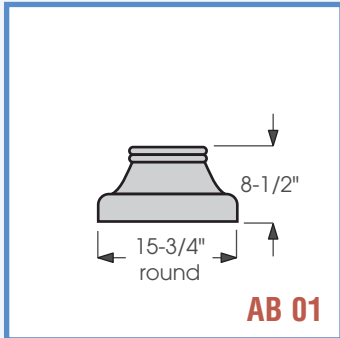

Architectural Bases & Base Covers

The bases shown above are merely a small sampling of the nearly endless standard and custom base options we can provide. If you don't see the design you're looking for here, please contact the factory to choose from many other options.